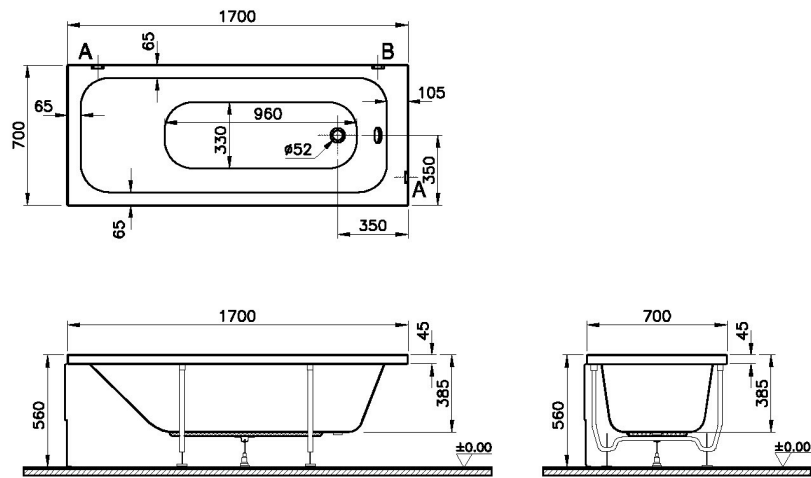

Name	Optimum Neo Bathtub
Collection	Optimum Neo
Designer	VitrA Design Team
Guarantee	2 Years

Product Code: 64530001000

Description

170x70 Body

VitrA reserves the right to make changes in products and technical details without prior notice.

All drawings contain the necessary measurements which are subject to standard tolerances. For exact measurements, in particular for customized installation scenarios, it can only be taken from the finished ceramic product.